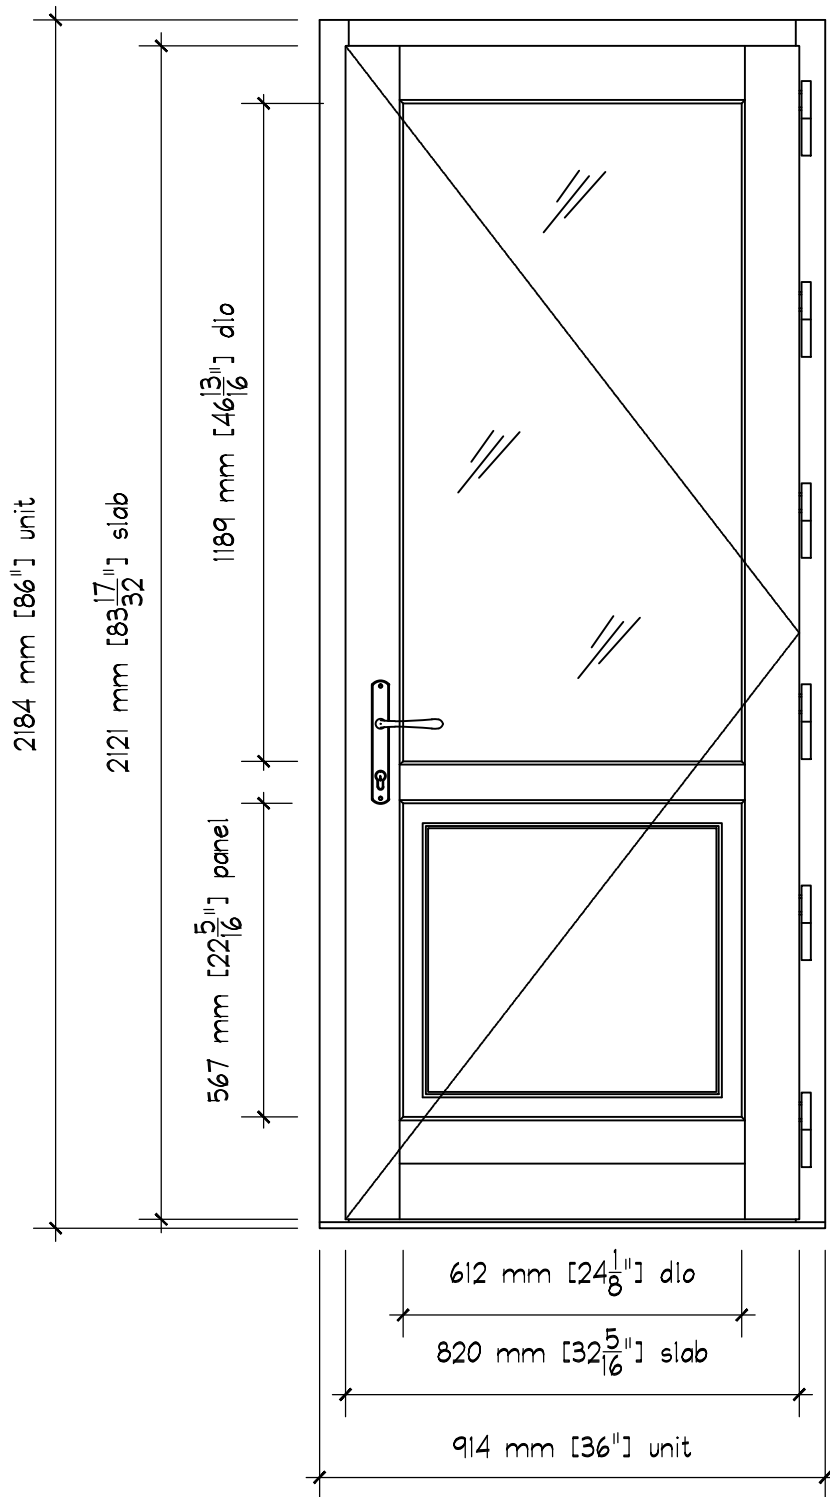

EURO OUTSWING PANEL DOOR