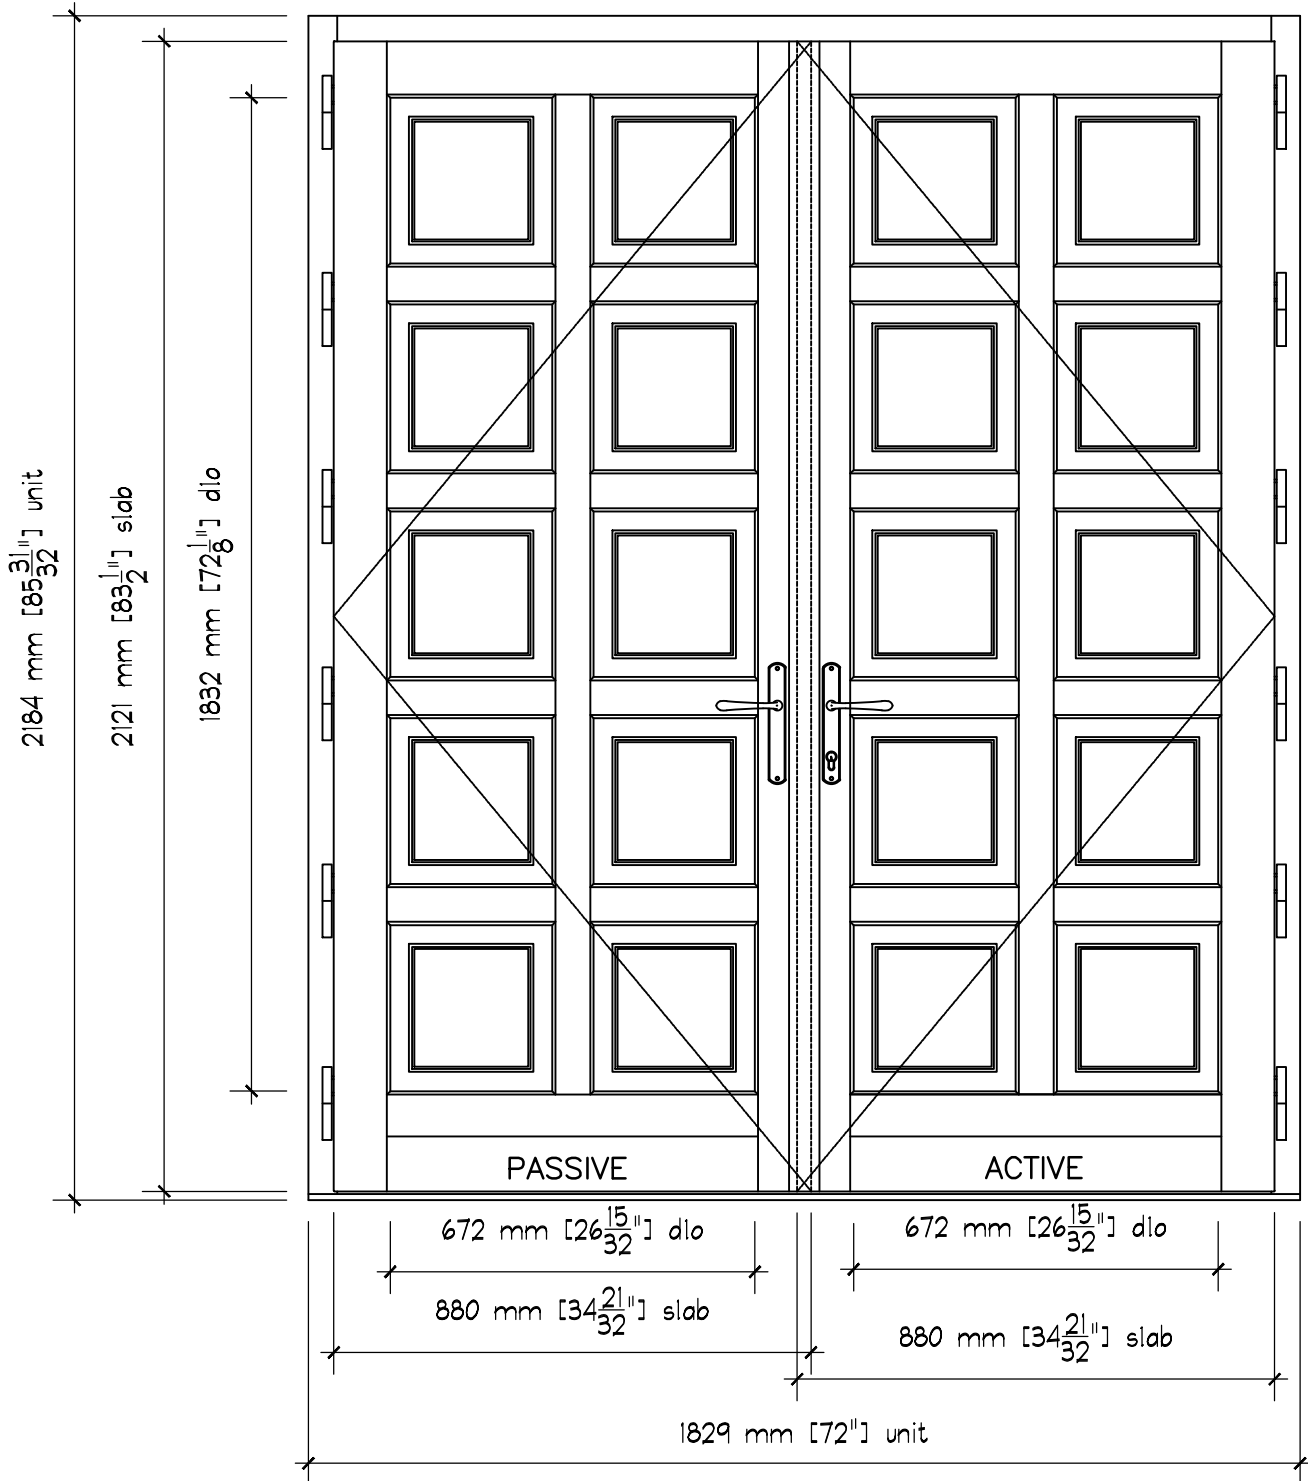

EUROPEAN INSWING/OUTSWING DOOR

WOOD

All standard single hung windows are produced in mahogany. Other specifics available upon request.

SASH LOCKS

Two sash locks are standard per window. Available in bronze, brass, oil rubbed bronze, and satin chrome.

GLAZING

All glazing is 9/16" impact glass with low-e coating. Insulated or tinted available upon request.

FINISH

Stain and paint finish in Sircar European Water Based Coatings, High Solvent.

EURO OUTSWING FRENCH PANEL DOOR